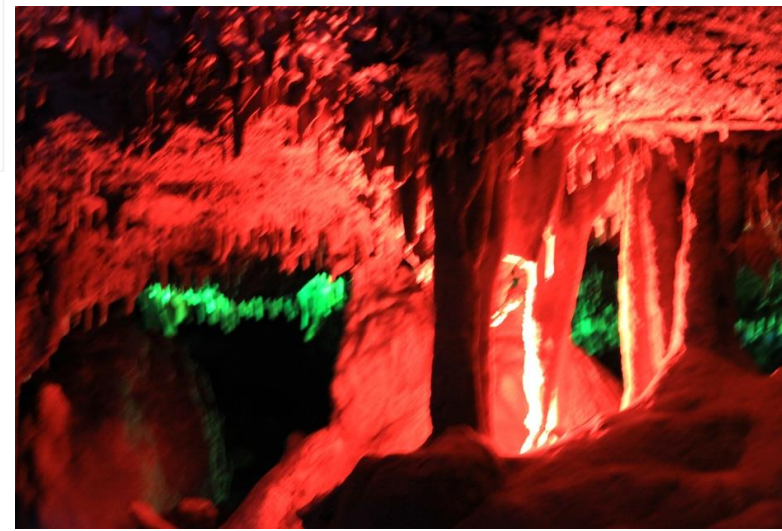

ארצות הברית
(MD, OH, KE, WV, NY)
14/08-01/09/2016

HELVETIA COMMUNITY FAIR

KEY:

- 1. COMMUNITY HALL
 - A. EXHIBITS
 - B. HISTORICAL PHOTOGRAPHS
 - C. FOOD
 - D. SQUARE DANCE
- 2. HUTTE RESTAURANT
 - A. FOOD
 - B. LODGING
- 3. BLUE HOUSE
- 4. STAGE
 - A. PROGRAM
- 5. BEEKEEPER INN
 - A. BED & BREAKFAST
- 6. HONEY HAUS
 - A. CRAFT VENDORS
- 7. CHEESE HAUS
- 8. STAR BAND HALL
 - A. CRAFT VENDORS & IN FIELDS NEARBY
- 9. KULTUR HAUS
 - A. GENERAL STORE
 - B. POST OFFICE
 - C. MASK MUSEUM
 - D. ALPEN LODGE
- 10. MUSEUM
- 11. LIBRARY/SCHOOLHOUSE
 - A. BOOK SALE
 - B. HELVETIA'S ARCHIVES
- 12. ZION PRESBYTERIAN CHURCH

N 38.76344 W 079.38860 E 2187.8

Seneca Caverns is located in Riverton, WV, eight miles south of Seneca Rocks on Rt. 33.

MOHICAN Adventures

CANOE • CABINS
CAMP • FUN CENTER

Enjoy the Best There is in Ohio Family Vacationing!

Amish Country Attractions

Authentic Amish buggy rides on our surrounding country roads

2007 Guinness World Record Holder
Largest LEGO Tri-Image
Museum Curator Dan Brown

LEGO (R) MODELS ON DISPLAY
ON LOAN FROM