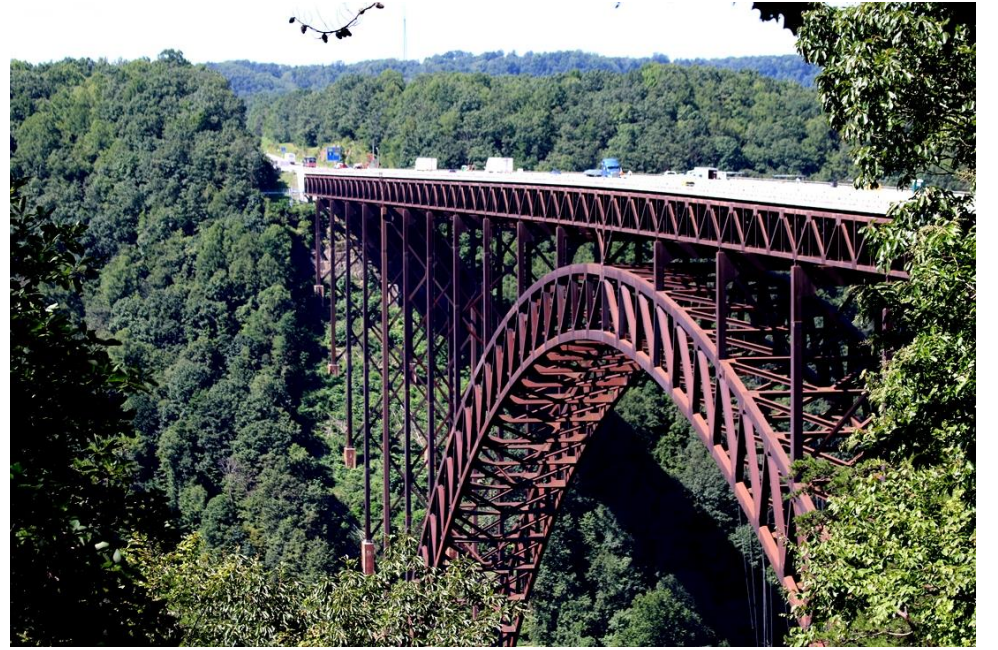

25/08/2016
ושינגטון

27/08/2016
בלטימור