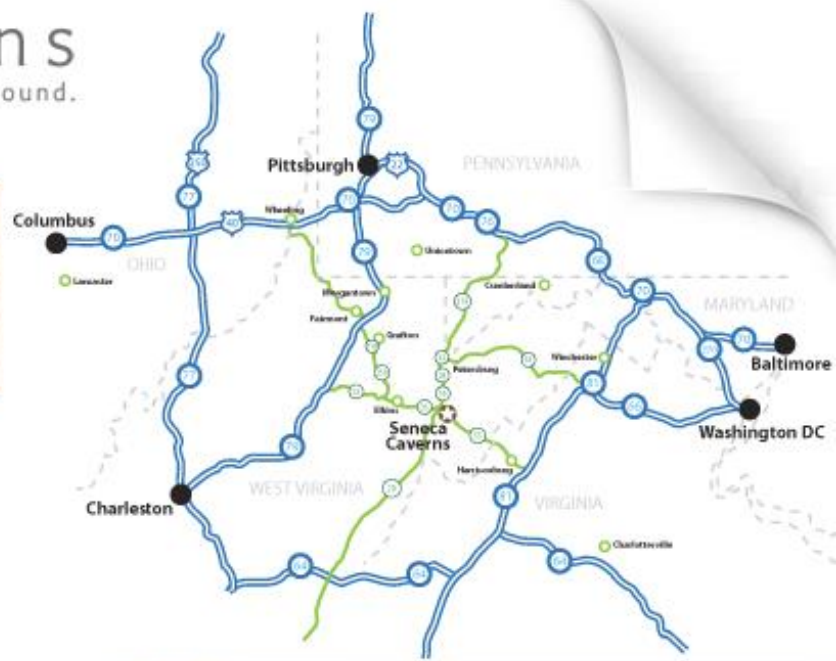

ארצות הברית
(MD, OH, KE, WV, NY)
14/08-01/09/2016

HELVETIA COMMUNITY FAIR

KEY:

- 1. COMMUNITY HALL
 - A. EXHIBITS
 - B. HISTORICAL PHOTOGRAPHS
 - C. FOOD
 - D. SQUARE DANCE
- 2. HUTTE RESTAURANT
 - A. FOOD
 - B. LODGING
- 3. BLUE HOUSE
- 4. STAGE
 - A. PROGRAM
- 5. BEEKEEPER INN
 - A. BED & BREAKFAST
- 6. HONEY HAUS
 - A. CRAFT VENDORS
- 7. CHEESE HAUS
- 8. STAR BAND HALL
 - A. CRAFT VENDORS & IN FIELDS NEARBY
- 9. KULTUR HAUS
 - A. GENERAL STORE
 - B. POST OFFICE
 - C. MASK MUSEUM
 - D. ALPEN LODGE
- 10. MUSEUM
- 11. LIBRARY/SCHOOLHOUSE
 - A. BOOK SALE
 - B. HELVETIA'S ARCHIVES
- 12. ZION PRESBYTERIAN CHURCH

N 38.76344 W 079.38860 E 2187.8

Seneca Caverns is located in Riverton, WV, eight miles south of Seneca Rocks on Rt. 33.

MOHICAN Adventures

CANOE • CABINS
CAMP • FUN CENTER

Enjoy the Best There is in Ohio Family Vacationing!

Amish Country Attractions

Authentic Amish buggy rides on our surrounding country roads

2007 Guinness World Record Holder
Largest LEGO Tri-Image
Museum Curator Dan Brown

LEGO (R) MODELS ON DISPLAY
ON LOAN FROM