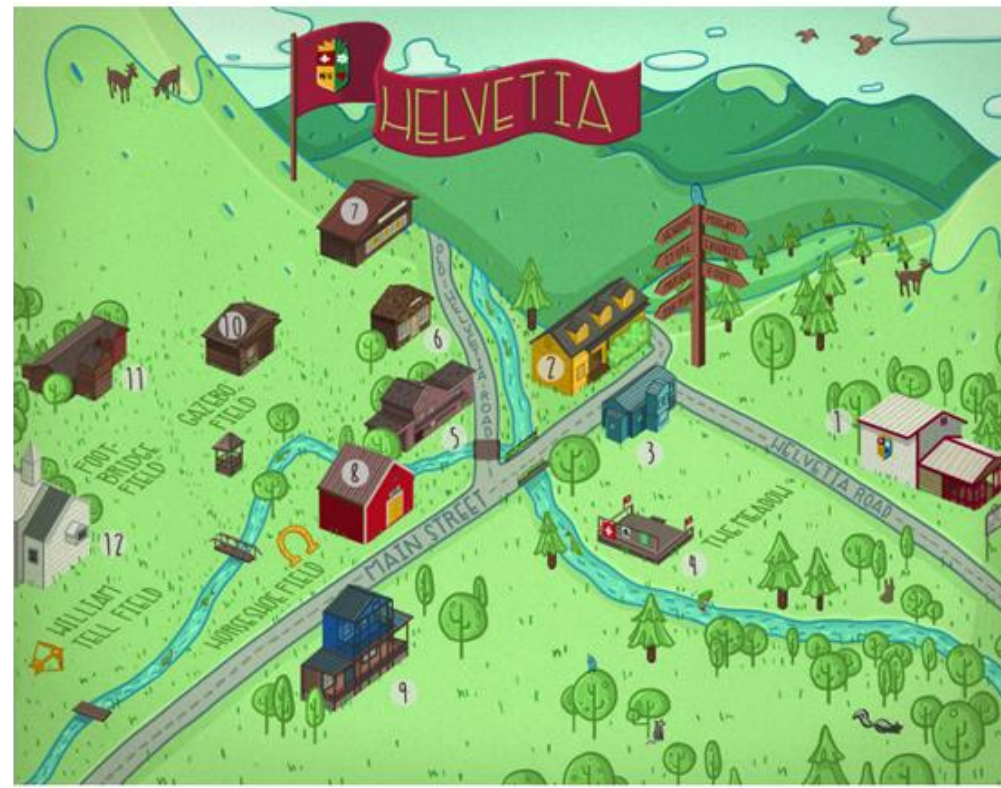

ארצות הברית
(MD, OH, KE, WV, NY)
14/08-01/09/2016

HELVETIA COMMUNITY FAIR

KEY:

- 1. COMMUNITY HALL
 - A. EXHIBITS
 - B. HISTORICAL PHOTOGRAPHS
 - C. FOOD
 - D. SQUARE DANCE
- 2. HUTTE RESTAURANT
 - A. FOOD
 - B. LODGING
- 3. BLUE HOUSE
- 4. STAGE
 - A. PROGRAM
- 5. BEEKEEPER INN
 - A. BED & BREAKFAST
- 6. HONEY HAUS
 - A. CRAFT VENDORS
- 7. CHEESE HAUS
- 8. STAR BAND HALL
 - A. CRAFT VENDORS & IN FIELDS NEARBY
- 9. KULTUR HAUS
 - A. GENERAL STORE
 - B. POST OFFICE
 - C. MASK MUSEUM
 - D. ALPEN LODGE
- 10. MUSEUM
- 11. LIBRARY/SCHOOLHOUSE
 - A. BOOK SALE
 - B. HELVETIA'S ARCHIVES
- 12. ZION PRESBYTERIAN CHURCH

N 38.76344 W 079.38860 E 2187.8

Seneca Caverns is located in Riverton, WV, eight miles south of Seneca Rocks on Rt. 33.

MOHICAN Adventures

CANOE • CABINS
CAMP • FUN CENTER

Enjoy the Best There is in Ohio Family Vacationing!

Amish Country Attractions

Authentic Amish buggy rides on our surrounding country roads

2007 Guinness World Record Holder
Largest LEGO Tri-Image
Museum Curator Dan Brown

LEGO (R) MODELS ON DISPLAY
ON LOAN FROM