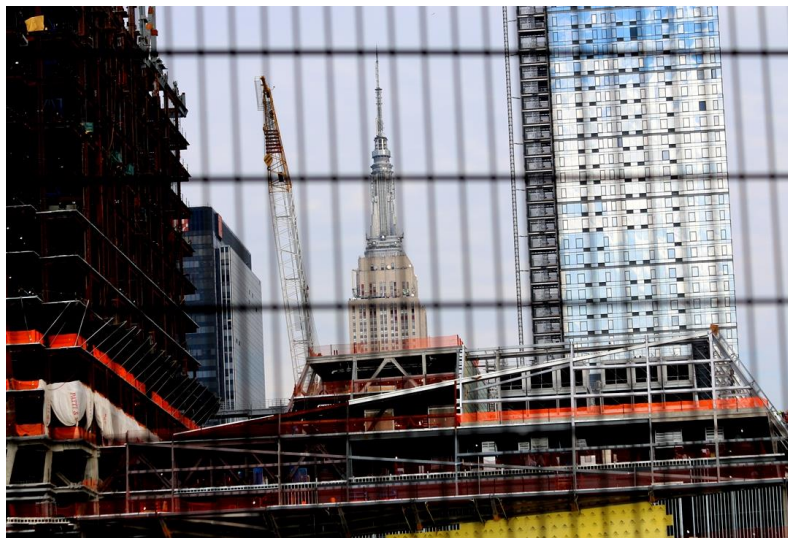

Subject to applicable tariffs and conditions of use.

EXPIRES 01/31/18
2767959654 25233288

For MetroCard Customer Service, call 511 or go to eFIX at mta.info

E1605B

THE PORT AUTHORITY
OF NY & NJ

AIRTRAIN
JFK

Make the connection

For more info, visit www.panynj.com
1-877-JFK-AIRTRAIN