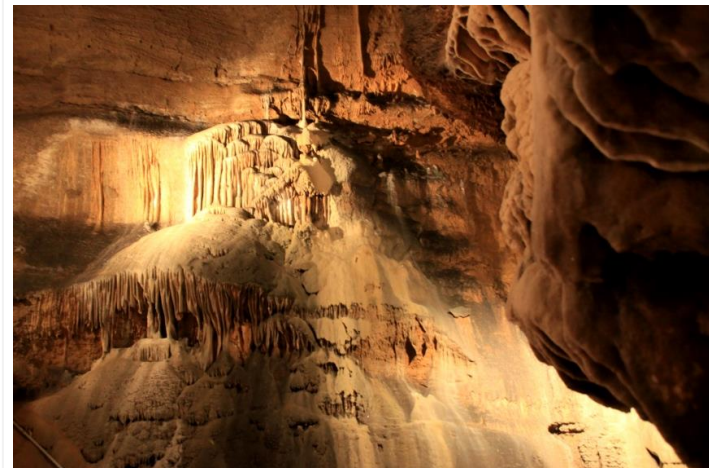

N 38.76344 W 079.38860 E 2187.8

Seneca Caverns is located in Riverton, WV, eight miles south of Seneca Rocks on Rt. 33.

MOHICAN Adventures

CANOE • CABINS
CAMP • FUN CENTER

Enjoy the Best There is in Ohio Family Vacationing!

Amish Country Attractions

Authentic Amish buggy rides on our surrounding country roads

2007 Guinness World Record Holder
Largest LEGO Tri-Image
Museum Curator Dan Brown

LEGO (R) MODELS ON DISPLAY
ON LOAN FROM